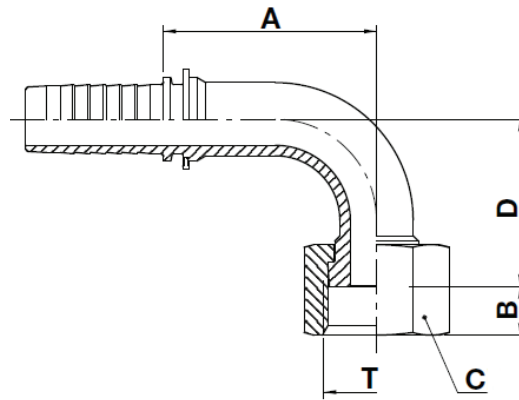

F-OFS90S

ORFS Female Swivel 90° Bent Tube Short Drop

USE WITH TEXCEL HOSE SERIES

HB3K, HB3K-XT, HB4K, HB4KXT, HB5K, HB5K-XT, HB6K, HBR1, HBR2, HHT2, HS4K, HS5K, HS5KXT, HS6K

TWO-PIECE NO-SKIVE FITTING INSERT

CODE	HOSE			THREAD SIZE	A		B		D		C		Box Qty	
	SIZE	INCH	DN		[in]	[mm]	[in]	[mm]	[in]	[mm]	[in]	 [in]		[mm]
F-0404-OFS90S	04	¼	6	9/16" - 18	1.08	27.5	0.31	8.0	0.89	22.5	0.67	1 1/16	17.0	150
F-0406-OFS90S	04	¼	6	1 1/16" - 16	1.08	27.5	0.37	9.5	0.90	23.0	0.87	7/8	22.0	100
F-0606-OFS90S	06	3/8	10	1 1/16" - 16	1.20	30.5	0.37	9.5	0.94	24.0	0.87	7/8	22.0	100
F-0608-OFS90S	06	3/8	10	1 3/16" - 16	1.24	31.5	0.43	11.0	1.18	30.0	0.95	15/16	24.0	75
F-0808-OFS90S	08	½	12	1 3/16" - 16	1.75	44.5	0.43	11.0	1.16	29.5	0.95	15/16	24.0	50
F-0810-OFS90S	08	½	12	1" - 14	1.48	37.5	0.53	13.5	1.34	34.0	1.18	1 3/16	30.0	40
F-1010-OFS90S	10	5/8	16	1" - 14	1.83	46.0	0.53	13.5	1.26	32.0	1.18	1 3/16	30.0	30
F-1012-OFS90S	10	5/8	16	1 3/16" - 12	2.11	53.5	0.57	14.5	1.89	48.0	1.42	1 7/16	36.0	30
F-1212-OFS90S	12	¾	19	1 3/16" - 12	2.40	61.0	0.57	14.5	1.89	48.0	1.42	1 7/16	36.0	20
F-1216-OFS90S	12	¾	19	1 7/16" - 12	2.24	57.0	0.58	14.8	2.20	56.0	1.61	1 5/8	41.0	15
F-1616-OFS90S	16	1	25	1 7/16" - 12	2.80	71.0	0.58	14.8	2.20	56.0	1.61	1 5/8	41.0	12
F-2020-OFS90S	20	31	31	1 1/16" - 12	3.37	85.5	0.58	14.8	3.03	77.0	1.97	2	50.0	10