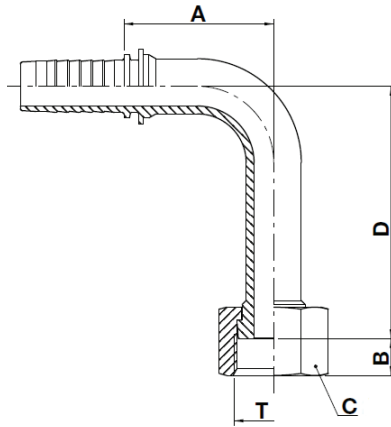

F-OFS90L

ORFS Female Swivel 90° Bent Tube Long Drop

USE WITH TEXCEL HOSE SERIES

HB3K, HB3K-XT, HB4K, HB4KXT, HB5K, HB5K-XT, HB6K, HBR1, HBR2, HHT2, HS4K, HS5K, HS5KXT, HS6K

TWO-PIECE NO-SKIVE FITTING INSERT

CODE	HOSE			THREAD SIZE	A		B		D		C		Box Qty	
	SIZE	INCH	DN		[in]	[mm]	[in]	[mm]	[in]	[mm]	[in]	↗ [in]		[mm]
F-0404-OFS90L	04	1/4	6	9/16" - 18	1.16	29.5	0.31	8.0	1.81	46.0	0.75	3/4	19.0	150
F-0606-OFS90L	06	3/8	10	1 1/16" - 16	1.24	31.5	0.37	9.5	2.13	54.0	0.87	7/8	22.0	75
F-0808-OFS90L	08	1/2	12	1 3/16" - 16	1.57	40.0	0.43	11.0	2.52	64.0	0.95	15/16	24.0	40
F-1010-OFS90L	10	5/8	16	1" - 14	2.11	53.5	0.53	13.5	2.76	70.0	1.18	1 3/16	30.0	25
F-1212-OFS90L	12	3/4	19	1 3/16" - 12	2.24	57.0	0.57	14.5	3.78	96.0	1.42	1 7/16	36.0	15
F-1616-OFS90L	16	1	25	1 7/16" - 12	2.77	70.3	0.58	14.8	4.49	114.0	1.61	1 5/8	41.0	8