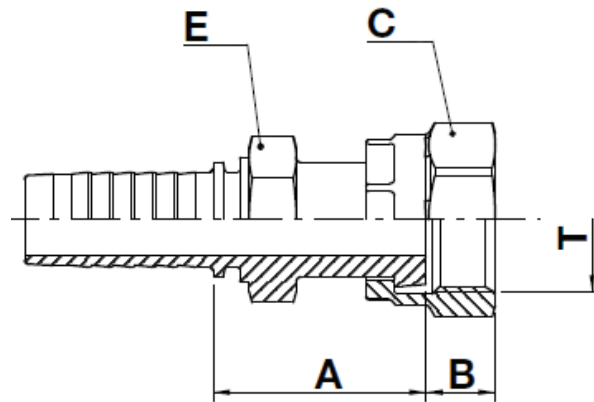

F-OFS

ORFS Female Swivel

USE WITH TEXCEL HOSE SERIES

HB3K, HB3K-XT, HB4K, HB4KXT, HB5K, HB5K-XT, HB6K, HBR1, HBR2, HHT2, HS4K, HS5K, HS5KXT, HS6K

TWO-PIECE NO-SKIVE FITTING INSERT

CODE	HOSE			THREAD SIZE	A		B		E		C			Box Qty	
	SIZE	INCH	DN		[in]	[mm]	[in]	[mm]	[in]	↻[in]	[mm]	[in]	↻[in]		[mm]
F-0404-OFS	04	¼	6	9/16" - 18	1.10	28.0	0.31	8.0	0.55	9/16	14.0	0.67	11/16	17.0	200
F-0406-OFS	04	¼	6	11/16" - 16	1.24	31.5	0.37	9.5	0.67	11/16	17.0	0.87	7/8	22.0	150
F-0606-OFS	06	3/8	10	11/16" - 16	1.26	32.0	0.37	9.5	0.67	11/16	17.0	0.87	7/8	22.0	100
F-0608-OFS	06	3/8	10	13/16" - 16	1.44	36.5	0.43	11.0	0.75	3/4	19.0	0.95	15/16	24.0	80
F-0808-OFS	08	½	12	13/16" - 16	1.46	37.0	0.43	11.0	0.75	3/4"	19.0	0.95	15/16	24.0	80
F-0810-OFS	08	½	12	1" - 14	1.54	39.0	0.53	13.5	0.95	15/16	24.0	1.18	1 3/16	30.0	50
F-0812-OFS	08	½	12	1 3/16" - 12	1.85	47.0	0.57	14.5	1.18	1 3/16	30.0	1.42	1 7/16	36.0	50
F-1010-OFS	10	5/8	16	1" - 14	1.54	39.1	0.53	13.5	0.95	15/16	24.0	1.12	1 3/16	30.0	50
F-1012-OFS	10	5/8	16	1 3/16" - 12	1.74	44.1	0.57	14.5	1.18	1 3/16	30.0	1.42	1 7/16	36.0	30
F-1212-OFS	12	¾	19	1 3/16" - 12	1.79	44.5	0.57	14.5	1.18	1 3/16	30.0	1.42	1 7/16	36.0	30
F-1216-OFS	12	¾	19	1 7/16" - 12	2.03	51.5	0.58	14.8	1.42	1 7/16	36.0	1.61	1 5/8	41.0	20
F-1616-OFS	16	1	25	1 7/16" - 12	2.09	53.0	0.58	14.8	1.42	1 7/16	36.0	1.61	1 5/8	41.0	15
F-1620-OFS	16	1	25	1 11/16" - 12	2.17	55.0	0.58	14.8	1.61	1 5/8	41.0	1.97	2	50.0	15
F-2020-OFS	20	1 ¼	31	1 11/16" - 12	2.20	56.0	0.58	14.8	1.61	1 5/8	41.0	1.97	2	50.0	15