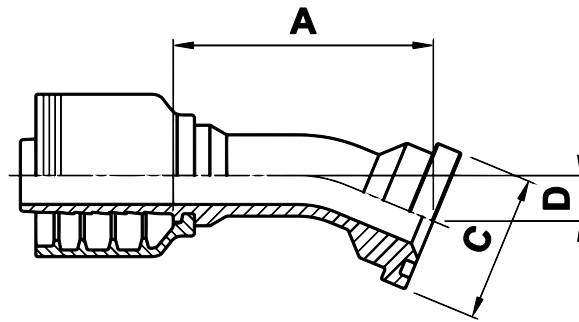

F4-FLH22.5

Code 62 Flange 22.5° Bend

USE WITH TEXCEL HOSE SERIES

HS3K, HS4K, HS5K (TO SIZE 20), HS5K-XT, HS6K (TO SIZE 20), HBR1 (SIZES 12 TO 32), HBR2 (SIZES 12 TO 32), HB3K-12 & 16, HB4K-12

ONE-PIECE NO-SKIVE FITTING

CODE	HOSE			FLANGE	A		C		D		Box Qty
	SIZE	INCH	DN		[in]	[mm]	[in]	[mm]	[in]	[mm]	
F4-1212-FLH22.5	12	3/4	19	3/4"	2.91	74.0	1.63	41.3	0.50	12.7	10
F4-1616-FLH22.5	16	1	25	1"	3.44	87.5	1.88	47.6	0.54	13.6	8
F4-2020-FLH22.5	20	1 1/4	31	1 1/4"	5.02	127.5	2.13	54.0	0.76	19.3	5