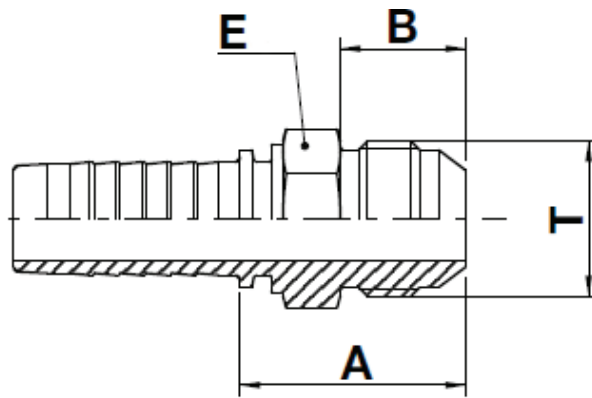

F-JM

JIC Male

USE WITH TEXCEL HOSE SERIES

HB3K, HB3K-XT, HB4K, HB4KXT, HB5K, HB5K-XT, HB6K, HBR1, HBR2, HHT2, HS4K, HS5K, HS5KXT, HS6K

TWO-PIECE NO-SKIVE FITTING INSERT

CODE	HOSE			THREAD SIZE	A		B		E		Box Qty	
	SIZE	INCH	DN		[in]	[mm]	[in]	[mm]	[in]	[in]		[mm]
F-0404-JM	04	¼	6	7/16" - 20	1.04	26.5	0.55	14.0	0.55	9/16	14.0	250
F-0406-JM	04	¼	6	9/16" - 18	1.08	27.5	0.55	14.0	0.67	11/16	17.0	200
F-0606-JM	06	3/8	10	9/16" - 18	1.08	27.5	0.56	14.1	0.67	11/16	17.0	200
F-0608-JM	06	3/8	10	3/4" - 16	1.19	30.2	0.66	16.7	0.75	3/4	19.0	150
F-0808-JM	08	½	12	3/4" - 16	1.21	30.7	0.66	16.7	0.75	3/4	19.0	100
F-0810-JM	08	½	12	7/8" - 14	1.38	35.0	0.76	19.3	0.95	15/16	24.0	75
F-1010-JM	10	5/8	16	7/8" - 14	1.38	35.0	0.76	19.3	0.95	15/16	24.0	75
F-1012-JM	10	5/8	16	1 1/16" - 12	1.54	39.0	0.86	21.9	1.06	1 1/16	27.0	50
F-1212-JM	12	¾	19	1 1/16" - 12	1.55	39.4	0.86	21.9	1.06	1 1/16	27.0	50
F-1216-JM	12	¾	19	1 5/16" - 12	1.79	45.5	0.91	23.1	1.42	1 7/16	36.0	25
F-1616-JM	16	1	25	1 5/16" - 12	1.85	47.1	0.91	23.1	1.42	1 7/16	36.0	25
F-2020-JM	20	1 ¼	31	1 5/8" - 12	2.47	62.8	0.96	24.3	1.81	1 13/16	46.0	15