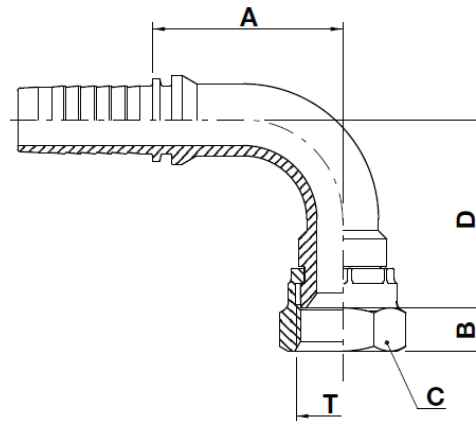

F-JFS90S

JIC Female Swivel 90° Bent Tube Short Drop

USE WITH TEXCEL HOSE SERIES

HB3K, HB3K-XT, HB4K, HB4KXT, HB5K, HB5K-XT, HB6K, HBR1, HBR2, HHT2, HS4K, HS5K, HS5KXT, HS6K

TWO-PIECE NO-SKIVE FITTING INSERT

CODE	HOSE		THREAD SIZE	A		B		D		C		Box Qty	
	SIZE INCH	DN		[in]	[mm]	[in]	[mm]	[in]	[mm]	[in]	[mm]		
F-0404-JFS90S	04 1/4	6	7/16" - 20	1.06	27.0	0.34	8.7	0.85	21.5	0.55	9/16	14.0	200
F-0406-JFS90S	04 1/4	6	9/16" - 18	1.12	28.5	0.37	9.5	1.10	28.0	0.69	11/16	17.5	150
F-0606-JFS90S	06 3/8	10	9/16" - 18	1.09	27.8	0.37	9.5	0.91	23.0	0.69	11/16	17.5	150
F-0608-JFS90S	06 3/8	10	3/4" - 16	1.38	35.0	0.42	10.7	1.18	30.0	0.87	7/8	22.0	100
F-0808-JFS90S	08 1/2	12	3/4" - 16	1.56	39.5	0.42	10.7	1.18	30.0	0.87	7/8	22.0	75
F-0810-JFS90S	08 1/2	12	7/8" - 14	1.45	36.8	0.49	12.5	1.59	40.5	1.06	1 1/16	27.0	50
F-1010-JFS90S	10 5/8	16	7/8" - 14	2.13	54.0	0.50	12.7	2.05	52.0	1.06	1 1/16	27.0	25
F-1012-JFS90S	10 5/8	16	1 1/16" - 12	2.13	54.0	0.56	14.3	2.17	55.0	1.26	1 1/4	32.0	25
F-1212-JFS90S	12 3/4	19	1 1/16" - 12	2.19	55.5	0.54	13.8	2.17	55.0	1.26	1 1/4	32.0	20
F-1216-JFS90S	12 3/4	19	1 5/16" - 12	2.19	55.5	0.61	15.1	2.44	62.0	1.50	1 1/2	38.0	15
F-1616-JFS90S	16 1	25	1 5/16" - 12	2.97	75.5	0.61	15.1	2.80	71.0	1.50	1 1/2	38.0	10
F-2020-JFS90S	20 1 1/4	31	1 5/8" - 12	3.37	85.5	0.63	16.0	3.03	77.0	1.97	2	50.0	10