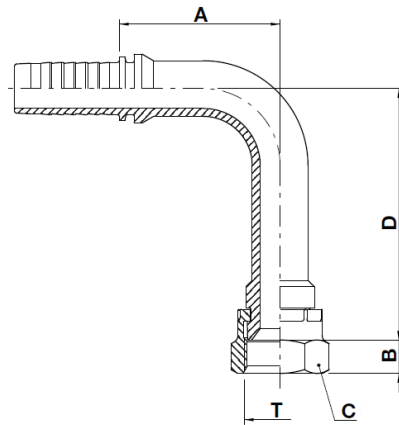

F-JFS90L

JIC Female Swivel 90° Bent Tube Long Drop

USE WITH TEXCEL HOSE SERIES

HB3K, HB3K-XT, HB4K, HB4KXT, HB5K, HB5K-XT, HB6K, HBR1, HBR2, HHT2, HS4K, HS5K, HS5KXT, HS6K

TWO-PIECE NO-SKIVE FITTING INSERT

CODE	HOSE			THREAD SIZE	A		B		D		C		Box Qty	
	SIZE	INCH	DN		[in]	[mm]	[in]	[mm]	[in]	[mm]	[in]	[mm]		
F-0404-JFS90L	04	¼	6	7/16" - 20	1.16	29.5	0.34	8.7	1.81	46.0	0.55	9/16	14.0	150
F-0606-JFS90L	06	3/8	10	9/16" - 18	1.40	35.5	0.37	9.5	2.20	56.0	0.69	11/16	17.5	80
F-0808-JFS90L	08	½	12	¾" - 16	1.83	46.5	0.42	10.7	2.44	62.0	0.87	7/8	22.0	40
F-1010-JFS90L	10	5/8	16	7/8" - 14	2.19	55.5	0.50	12.7	2.56	65.0	1.06	1 1/16	27.0	20
F-1212-JFS90L	12	¾	19	1 1/16" - 12	2.38	60.5	0.56	14.3	3.74	95.0	1.26	1 ¼	32.0	15
F-1616-JFS90L	16	1	25	1 5/16" - 12	2.95	75.0	0.61	15.1	4.33	110.0	1.50	1 ½	38.0	8