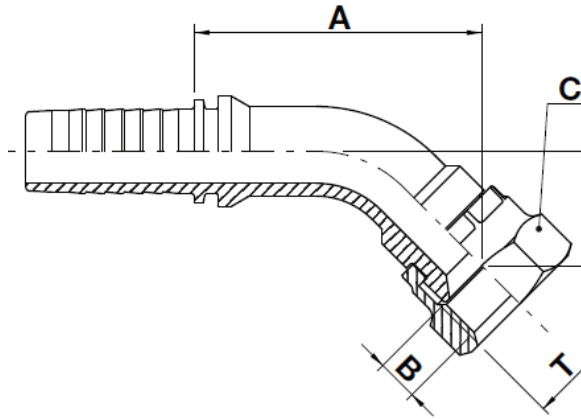

# F-JFS45M

JIC Female Swivel 45° Bent Tube Medium Drop

## USE WITH TEXCEL HOSE SERIES

HB3K, HB3K-XT, HB4K, HB4KXT, HB5K, HB5K-XT, HB6K, HBR1, HBR2, HHT2, HS4K, HS5K, HS5KXT, HS6K

TWO-PIECE NO-SKIVE FITTING INSERT

CODE	HOSE		THREAD SIZE	A		B		D		C		Box Qty	
	SIZE	INCH DN		[in]	[mm]	[in]	[mm]	[in]	[mm]	[in]	↗ [in]		[mm]
F2-0404-JFS45M	04	¼ 6	7/16" - 20	1.26	32.0	0.34	8.7	0.44	11.1	0.55	9/16	14.0	200
F2-0406-JFS45M	04	¼ 6	9/16" - 18	1.30	33.1	0.37	9.5	0.53	13.4	0.69	11/16	17.5	200
F2-0606-JFS45M	06	3/8 10	9/16" - 18	1.33	33.9	0.37	9.5	0.48	12.1	0.69	11/16	17.5	150
F2-0608-JFS45M	06	3/8 10	¾" - 16	1.67	42.5	0.42	10.7	0.59	15.0	0.87	7/8	22.0	100
F2-0808-JFS45M	08	½ 12	¾" - 16	1.60	40.7	0.42	10.7	0.54	13.8	0.87	7/8	22.0	75
F2-0810-JFS45M	08	½ 12	7/8" - 14	1.91	48.5	0.49	12.5	0.83	21.2	1.06	1 1/16	27.0	40
F2-1212-JFS45M	12	¾ 19	1 1/16" - 12	2.66	67.4	0.56	14.3	1.06	26.9	1.26	1 ¼	32.0	20
F2-1616-JFS45M	16	1 25	1 5/16" - 12	3.38	86.0	0.61	15.1	1.35	34.5	1.50	1 ½	38.0	15
F2-2020-JFS45M	20	1 ¼ 31	1 5/8" - 12	3.82	97.0	0.63	16.0	1.48	37.5	1.97	2	50.0	10