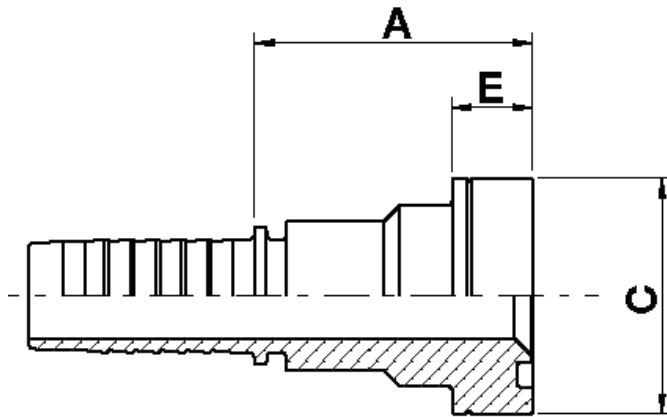

## USE WITH TEXCEL HOSE SERIES

HS4K, HS5K, HS5KXT, HS6K

TWO-PIECE NO-SKIVE FITTING INSERT

CODE	SIZE	HOSE		FLANGE	A		C		E		Box Qty
		INCH	DN		[in]	[mm]	[in]	[mm]	[in]	[mm]	
F-1212-FLHC	12	3/4	19	3/4"	1.95	49.5	1.63	41.3	0.57	14.5	20
F-1216-FLHC	12	3/4	19	1"	2.51	64.0	1.88	47.6	0.57	14.5	20
F-1616-FLHC	16	1	25	1"	2.58	65.5	1.88	47.6	0.57	14.5	15
F-1620-FLHC	16	1	25	1 1/4"	2.87	73.0	2.13	54.0	0.57	14.5	12
F-2020-FLHC	20	1 1/4	31	1 1/4"	3.00	76.1	2.13	54.0	0.57	14.5	10