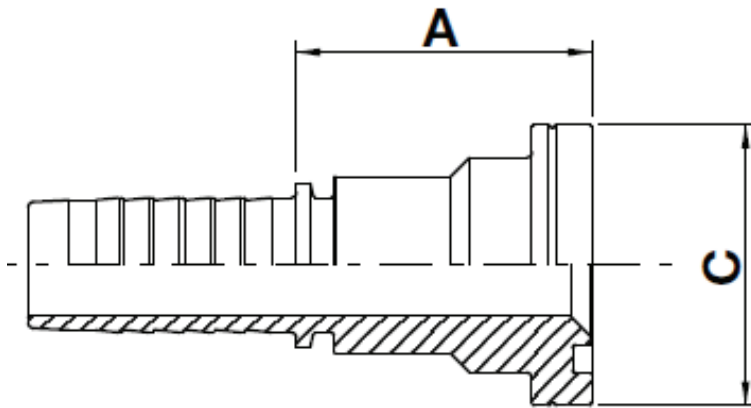

## USE WITH TEXCEL HOSE SERIES

HS4K, HS5K, HS5KXT, HS6K

TWO-PIECE NO-SKIVE FITTING INSERT

CODE	HOSE			FLANGE	A		C		Box Qty
	SIZE	INCH	DN		[in]	[mm]	[in]	[mm]	
F-1212-FLH	12	¾	19	¾"	1.71	43.5	1.63	41.3	20
F-1216-FLH	12	¾	19	1"	2.32	59.0	1.88	47.6	15
F-1616-FLH	16	1	25	1"	2.38	60.5	1.88	47.6	15
F-1620-FLH	16	1	25	1 ¼"	2.66	67.5	2.13	54.0	10
F-2020-FLH	20	1 ¼	31	1 ¼"	2.83	71.9	2.13	54.0	15