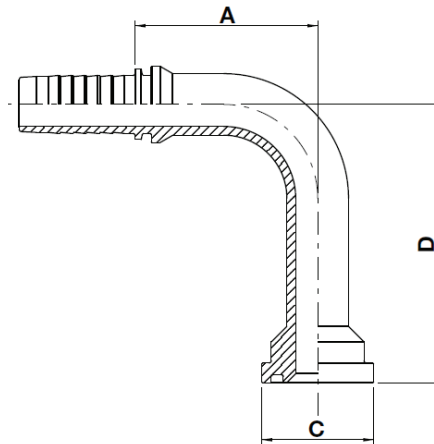

F-FL90L

Code 61 Flange 90° Long Bend

USE WITH TEXCEL HOSE SERIES

HS4K, HS5K, HS5KXT, HS6K

TWO-PIECE NO-SKIVE FITTING INSERT

CODE	HOSE			FLANGE	A		C		D		Box Qty
	SIZE	INCH	DN		[in]	[mm]	[in]	[mm]	[in]	[mm]	
F-1212-FL90L125	12	3/4	19	3/4"	2.45	62.2	1.50	38.0	4.92	125.0	10
F-1616-FL90L120	16	1	25	1"	2.76	70.0	1.75	44.4	4.72	120.0	8