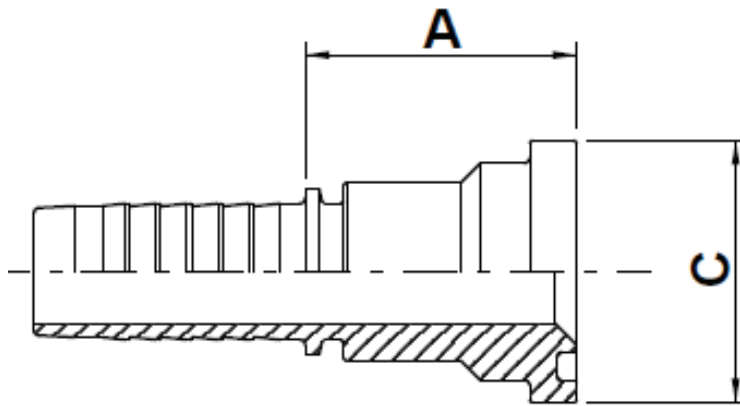

# F-FL

Code 61 Flange

## USE WITH TEXCEL HOSE SERIES

HB3K, HB3K-XT, HB4K, HB4KXT, HB5K, HB5K-XT, HB6K, HBR1, HBR2, HHT2, HS4K, HS5K, HS5KXT, HS6K

TWO-PIECE NO-SKIVE FITTING INSERT

CODE	HOSE			FLANGE	A		C		Box Qty
	SIZE	INCH	DN		[in]	[mm]	[in]	[mm]	
F-1212-FL	12	3/4	19	3/4"	1.56	39.5	1.50	38.0	30
F-1216-FL	12	3/4	19	1"	1.81	46.0	1.75	44.4	20
F-1616-FL	16	1	25	1"	1.87	47.5	1.75	44.4	15
F-1620-FL	16	1	25	1 1/4"	1.91	48.5	2.00	50.8	15
F-2020-FL	20	1 1/4	31	1 1/4"	1.95	49.5	2.00	50.8	10