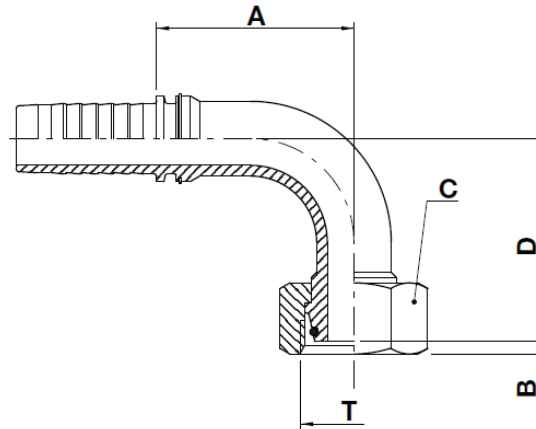

F-DLFS90

DKOL Female Swivel 90° Bent Tube

USE WITH TEXCEL HOSE SERIES

HB3K, HB3K-XT, HB4K, HB4KXT, HB5K, HB5K-XT, HB6K, HBR1, HBR2, HHT2, HS4K, HS5K, HS5KXT, HS6K

TWO-PIECE NO-SKIVE FITTING INSERT

| CODE | HOSE | | THREAD SIZE | TUBE SIZE | A | | B | | D | | C | | Box Qty | |
|---------------|------|---------|-------------|-----------|------|------|------|------|------|------|------|--------|---------|-----|
| | SIZE | INCH DN | | | [in] | [mm] | [in] | [mm] | [in] | [mm] | [in] | [mm] | | |
| F-0412-DLFS90 | 04 | ¼ 6 | M12X1.5 | 6L | 1.21 | 30.7 | 0.10 | 2.6 | 1.18 | 30.0 | 0.63 | 5/8 | 16.0 | 200 |
| F-0414-DLFS90 | 04 | ¼ 6 | M14X1.5 | 8L | 1.10 | 28.0 | 0.06 | 1.5 | 1.22 | 31.0 | 0.67 | 11/16 | 17.0 | 150 |
| F-0416-DLFS90 | 04 | ¼ 6 | M16X1.5 | 10L | 1.11 | 28.2 | 0.06 | 1.5 | 1.28 | 32.5 | 0.75 | ¾ | 19.0 | 150 |
| F-0616-DLFS90 | 06 | ⅜ 10 | M16X1.5 | 10L | 1.34 | 34.0 | 0.14 | 3.5 | 1.56 | 39.5 | 0.75 | ¾ | 19.0 | 100 |
| F-0618-DLFS90 | 06 | ⅜ 10 | M18X1.5 | 12L | 1.20 | 30.5 | 0.06 | 1.5 | 1.42 | 36.0 | 0.87 | 7/8 | 22.0 | 100 |
| F-0822-DLFS90 | 08 | ½ 12 | M22X1.5 | 15L | 1.50 | 38.2 | 0.10 | 2.5 | 1.57 | 40.0 | 1.06 | 1 1/16 | 27.0 | 50 |
| F-0826-DLFS90 | 08 | ½ 12 | M26X1.5 | 18L | 1.54 | 39.0 | 0.08 | 2.0 | 1.93 | 49.0 | 1.26 | 1 ¼ | 32.0 | 40 |
| F-1026-DLFS90 | 10 | ⅝ 16 | M26X1.5 | 18L | 2.13 | 54.0 | 0.08 | 2.0 | 2.09 | 53.0 | 1.26 | 1 ¼ | 32.0 | 30 |
| F-1230-DLFS90 | 12 | ¾ 19 | M30X2 | 22L | 2.19 | 55.5 | 0.14 | 3.5 | 2.24 | 57.0 | 1.42 | 1 7/16 | 36.0 | 20 |
| F-1636-DLFS90 | 16 | 1 25 | M36X2 | 28L | 2.91 | 74.0 | 0.14 | 3.5 | 2.71 | 69.0 | 1.61 | 1 5/8 | 41.0 | 10 |
| F-2045-DLFS90 | 20 | 1 ¼ 31 | M45X2 | 35L | 3.37 | 85.5 | 0.08 | 2.0 | 3.27 | 83.0 | 1.97 | 2 | 50.0 | 10 |