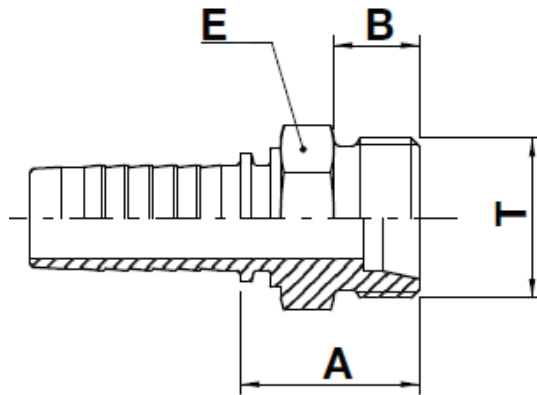

F-DHM

DKS Male

USE WITH TEXCEL HOSE SERIES

HB3K, HB3K-XT, HB4K, HB4KXT, HB5K, HB5K-XT, HB6K, HBR1, HBR2, HHT2, HS4K, HS5K, HS5KXT, HS6K

TWO-PIECE NO-SKIVE FITTING INSERT

CODE	HOSE			THREAD SIZE	TUBE SIZE	A		B		E		Box Qty	
	SIZE	INCH	DN			[in]	[mm]	[in]	[mm]	[in]	[in]		[mm]
F-0620-DHM	06	3/8	10	M20X1.5	12S	1.02	26.0	0.47	12.0	0.87	7/8	22.0	150
F-0824-DHM	08	1/2	12	M24X1.5	16S	1.12	28.5	0.55	14.0	0.95	15/16	24.0	100
F-1230-DHM	12	3/4	19	M30X2	20S	1.32	33.5	0.63	16.0	1.18	1 1/16	30.0	20
F-1236-DHM	12	3/4	19	M36X2	25S	1.44	36.5	0.71	18.0	1.42	1 7/16	36.0	50
F-1642-DHM	16	1	25	M42X2	30S	1.61	41.0	0.79	20.0	1.81	1 13/16	46.0	40