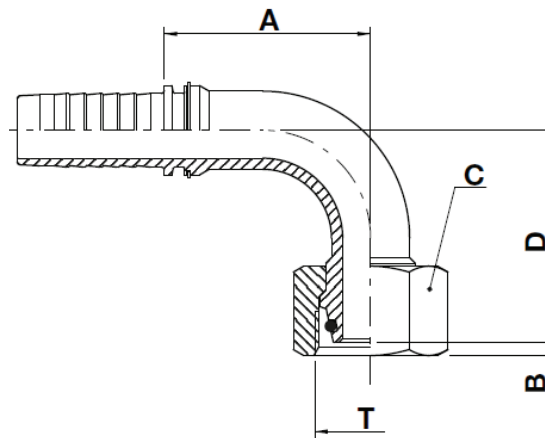

F-DHFS90

DKOS Female Swivel 90° Bent Tube

USE WITH TEXCEL HOSE SERIES

HB3K, HB3K-XT, HB4K, HB4KXT, HB5K, HB5K-XT, HB6K, HBR1, HBR2, HHT2, HS4K, HS5K, HS5KXT, HS6K

TWO-PIECE NO-SKIVE FITTING INSERT

CODE	HOSE		THREAD SIZE	TUBE SIZE	A		B		D		C		Box Qty		
	SIZE	INCH			DN	[in]	[mm]	[in]	[mm]	[in]	[mm]	[in]		[mm]	
F-0416-DHFS90	04	¼	6	M16X1.5	8S	1.11	28.2	0.10	2.5	1.28	32.5	0.75	¾	19.0	150
F-0418-DHFS90	04	¼	6	M18X1.5	10S	1.11	28.2	0.08	2.0	1.36	34.5	0.87	⅞	22.0	100
F-0620-DHFS90	06	⅜	10	M20X1.5	12S	1.20	30.5	0.08	2.0	1.42	36.0	0.95	15/16	24.0	100
F-0622-DHFS90	06	⅜	10	M22X1.5	14S	1.36	34.5	0.16	4.0	1.57	40.0	1.06	1 1/16	27.0	50
F-0824-DHFS90	08	½	12	M24X1.5	16S	1.50	38.2	0.12	3.0	1.67	42.5	1.18	1 3/16	30.0	50
F-1030-DHFS90	10	⅝	16	M30X2	20S	2.13	54.0	0.14	3.5	2.17	55.0	1.42	1 7/16	36.0	20
F-1230-DHFS90	12	¾	19	M30X2	20S	2.19	55.0	0.14	3.5	2.24	57.0	1.42	1 7/16	36.0	15
F-1236-DHFS90	12	¾	19	M36X2	25S	2.19	55.0	0.12	3.0	2.36	60.0	1.81	1 13/16	46.0	15
F-1636-DHFS90	16	1	25	M36X2	25S	2.91	74.0	0.12	3.0	2.81	71.5	1.81	1 13/16	46.0	8
F-1642-DHFS90	16	1	25	M42X2	30S	2.91	74.0	0.24	6.0	2.95	75.0	1.97	2	50.0	8
F-2052-DHFS90	20	1 ¼	31	M52X2	38S	4.02	102.0	0.26	6.5	3.76	95.6	2.36	2 ¾	60.0	8