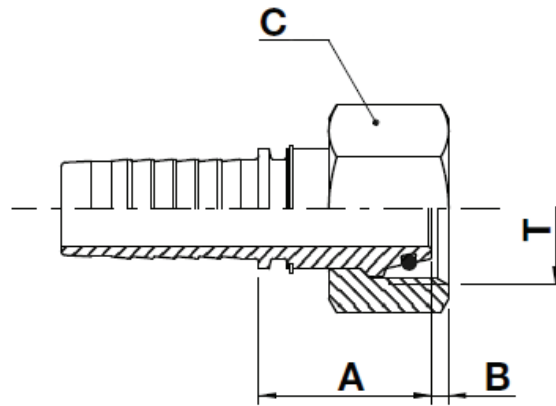

F-DHFS

DKOS Female Swivel

USE WITH TEXCEL HOSE SERIES

HB3K, HB3K-XT, HB4K, HB4KXT, HB5K, HB5K-XT, HB6K, HBR1, HBR2, HHT2, HS4K, HS5K, HS5KXT, HS6K

TWO-PIECE NO-SKIVE FITTING INSERT

CODE	HOSE			THREAD SIZE	TUBE SIZE	A		B		C		Box Qty	
	SIZE	INCH	DN			[in]	[mm]	[in]	[mm]	[in]	↗[in]		[mm]
F-0414-DHFS	04	¼	6	M14X1.5	6S	0.87	22.0	0.10	2.5	0.67	1 1/16	17.0	200
F-0416-DHFS	04	¼	6	M16X1.5	8S	1.04	26.5	0.10	2.5	0.75	¾	19.0	200
F-0418-DHFS	04	¼	6	M18X1.5	10S	1.32	33.5	0.08	2.0	0.87	7/8	22.0	150
F-0618-DHFS	06	¾	10	M18X1.5	10S	0.94	24.0	0.08	2.0	0.87	7/8	22.0	100
F-0620-DHFS	06	¾	10	M20X1.5	12S	1.04	26.5	0.08	2.0	0.95	15/16	24.0	100
F-0622-DHFS	06	¾	10	M22X1.5	14S	1.16	29.5	0.16	4.0	1.06	1 1/16	27.0	80
F-0824-DHFS	08	½	12	M24X1.5	16S	1.30	33.0	0.12	3.0	1.18	1 3/16	30.0	50
F-1030-DHFS	10	5/8	16	M30X2	20S	1.34	34.0	0.14	3.5	1.42	1 7/16	36.0	40
F-1230-DHFS	12	¾	19	M30X2	20S	1.36	34.5	0.14	3.5	1.42	1 7/16	36.0	30
F-1236-DHFS	12	¾	19	M36X2	25S	1.56	39.5	0.12	3.0	1.81	1 13/16	46.0	20
F-1636-DHFS	16	1	25	M36X2	25S	1.65	42.0	0.12	3.0	1.81	1 13/16	46.0	15
F-1642-DHFS	16	1	25	M42X2	30S	1.69	43.0	0.24	6.0	1.97	2	50.0	15
F-2052-DHFS	20	1 ¼	31	M52X2	38S	1.89	48.0	0.26	6.5	2.36	2 3/8	60.0	15