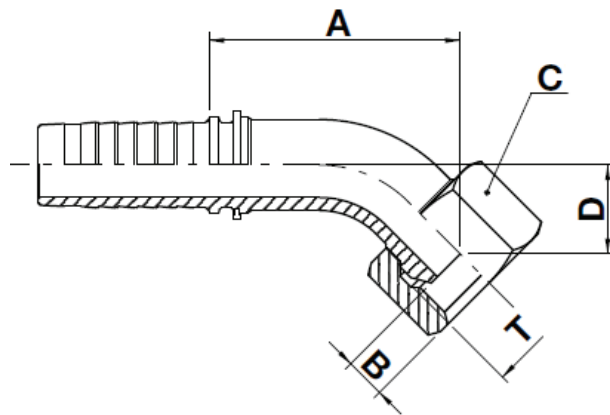

F-BSPFS45

BSPF Female Swivel 45° Bent Tube

USE WITH TEXCEL HOSE SERIES

HB3K, HB3K-XT, HB4K, HB4KXT, HB5K, HB5K-XT, HB6K, HBR1, HBR2, HHT2, HS4K, HS5K, HS5KXT, HS6K

TWO-PIECE NO-SKIVE FITTING INSERT

| CODE | HOSE | | THREAD SIZE | A | | B | | D | | C | | Box Qty | |
|----------------|------|---------|-------------|------|------|------|------|------|------|------|------|---------|-----|
| | SIZE | INCH DN | | [in] | [mm] | [in] | [mm] | [in] | [mm] | [in] | [mm] | | |
| F-0404-BSPFS45 | 04 | ¼ 6 | ¼" - 19 | 1.28 | 32.5 | 0.17 | 4.2 | 0.51 | 13.0 | 0.75 | ¾ | 19.0 | 200 |
| F-0606-BSPFS45 | 06 | ⅜ 10 | ⅜" - 19 | 1.48 | 37.6 | 0.24 | 6.0 | 0.58 | 14.6 | 0.87 | ⅞ | 22.0 | 100 |
| F-0808-BSPFS45 | 08 | ½ 12 | ½" - 14 | 1.81 | 45.9 | 0.26 | 6.5 | 0.71 | 18.0 | 1.06 | 1 ⅙ | 27.0 | 50 |
| F-1212-BSPFS45 | 12 | ¾ 19 | ¾" - 14 | 2.66 | 67.4 | 0.34 | 8.7 | 1.06 | 26.9 | 1.26 | 1 ¼ | 32.0 | 25 |
| F-1616-BSPFS45 | 16 | 1 25 | 1" - 11 | 3.29 | 83.6 | 0.41 | 10.5 | 1.33 | 33.8 | 1.50 | 1 ½ | 38.0 | 10 |