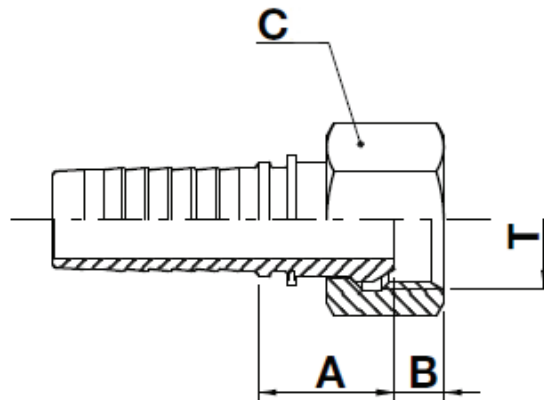

# F-BFS

BSPF Female Swivel

## USE WITH TEXCEL HOSE SERIES

HB3K, HB3K-XT, HB4K, HB4KXT, HB5K, HB5K-XT, HB6K, HBR1, HBR2, HHT2, HS4K, HS5K, HS5KXT, HS6K

TWO-PIECE NO-SKIVE FITTING INSERT

CODE	SIZE	HOSE		THREAD SIZE	A		B		C			Box Qty
		INCH	DN		[in]	[mm]	[in]	[mm]	[in]	🐾 [in]	[mm]	
F-0404-BFS	04	1/4	6	1/4" - 19	0.69	17.5	0.17	4.2	0.75	3/4	19.0	200
F-0606-BFS	06	3/8	10	3/8" - 19	0.73	18.5	0.24	6.0	0.87	7/8	22.0	150
F-0808-BFS	08	1/2	12	1/2" - 14	0.83	21.0	0.26	6.5	1.06	1 1/16	27.0	100
F-1010-BFS	10	5/8	16	5/8" - 14	0.71	18.0	0.37	9.5	1.06	1 1/16	27.0	75
F-1212-BFS	12	3/4	19	3/4" - 14	0.86	21.8	0.34	8.7	1.26	1 1/4	32.0	50
F-1616-BFS	16	1	25	1" - 11	1.12	28.5	0.41	10.5	1.50	1 1/2	38.0	20