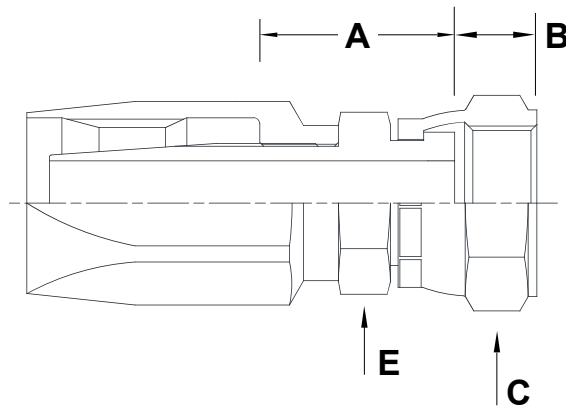

FA1-JFS

JIC Female Swivel Field Attachable

USE WITH TEXCEL HOSE SERIES

HBR1

TWO PIECE FIELD ATTACHABLE FITTING

CODE	HOSE			THREAD SIZE	A		B		E		C			
	SIZE	INCH	DN		[in]	[mm]	[in]	[mm]	[in]	[in]	[mm]	[in]	[mm]	
FA1-0404-JFS	04	¼	6	7/16" - 20	1.10	28.0	0.34	8.7	0.56	9/16	14.2	0.56	9/16	14.2
FA1-0606-JFS	06	3/8	10	9/16" - 18	1.22	31.0	0.37	9.5	0.69	11/16	17.4	0.69	11/16	17.4
FA1-0808-JFS	08	½	12	¾" - 16	1.34	34.0	0.42	10.7	0.87	7/8	22.2	0.87	7/8	22.2