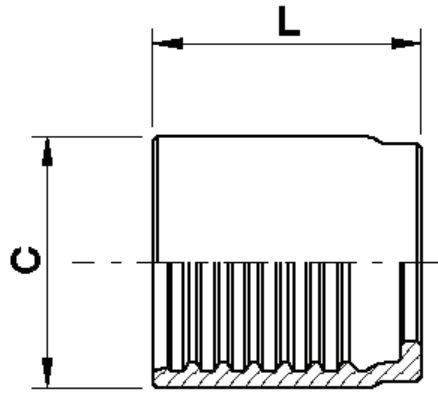

# F8-FER

R8 Hose Ferrule

## USE WITH TEXCEL HOSE SERIES

TR8, TTR8, TNCR8

TWO-PIECE NO-SKIVE FERRULE

CODE	SIZE	HOSE		C		L		BOX QTY
		INCH	DN	[in]	[mm]	[in]	[mm]	
F8-4-FER	04	¼	6	0.75	19.0	1.14	29.0	250
F8-6-FER	06	⅜	10	0.94	24.0	1.26	32.0	150
F8-8-FER	08	½	12	1.12	30.0	1.26	32.0	150