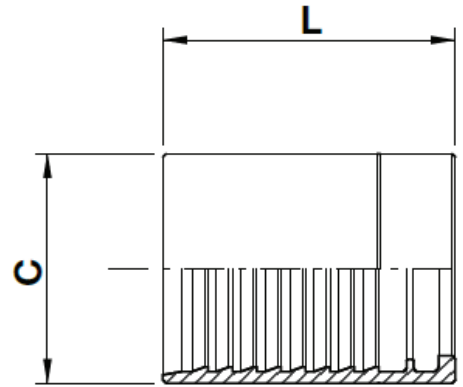

F7-FER

R7 Hose Ferrule

USE WITH TEXCEL HOSE SERIES

TR7, TTR7, TNCR7, TTNCR7

TWO-PIECE NO-SKIVE FERRULE

CODE	SIZE	HOSE		C		L		BOX QTY
		INCH	DN	[in]	[mm]	[in]	[mm]	
F7-4-FER	04	¼	6	0.63	16.0	1.16	29.5	300
F7-6-FER	06	⅜	10	0.83	21.0	1.26	32.1	150
F7-8-FER	08	½	12	1.02	26.0	1.29	32.7	100
F7-12-FER	12	¾	19	1.30	33.0	1.65	42.0	50