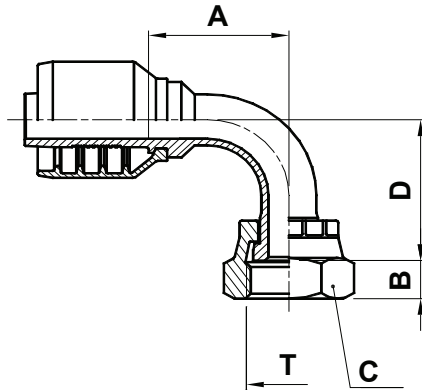

# F6-OFS90S

ORFS Female Swivel 90° Bend Tube

## USE WITH TEXCEL HOSE SERIES

HS5K (size 24 to 32), HS6K (size 24 to 32)

ONE-PIECE NO-SKIVE FITTING

CODE	HOSE			THREAD SIZE	A		B		D		C		Box Qty	
	SIZE	INCH	DN		[in]	[mm]	[in]	[mm]	[in]	[mm]	[in]	↗ [in]		[mm]
F6-2424-OFS90S	24	1 ½	38	2" - 12	4.22	107.3	0.58	14.8	3.70	94.0	2.36	2 ¾	60.0	3