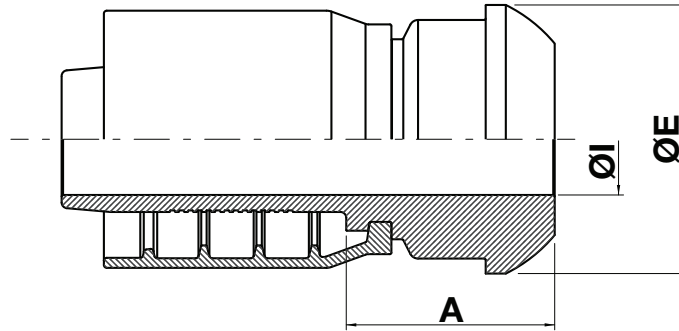

# F6-MHU1502

Male Hammer Union

## USE WITH TEXCEL HOSE SERIES

HS5K-32, HS6K-32, HS10K-32

ONE PIECE FITTING

CODE	HOSE			A		ØE		ØI		Box Qty
	SIZE	INCH	DN	[in]	[mm]	[in]	[mm]	[in]	[mm]	
F6-3232-MHU1502	32	2	51	2.85	72.5	3.70	94.0	1.53	39.0	2