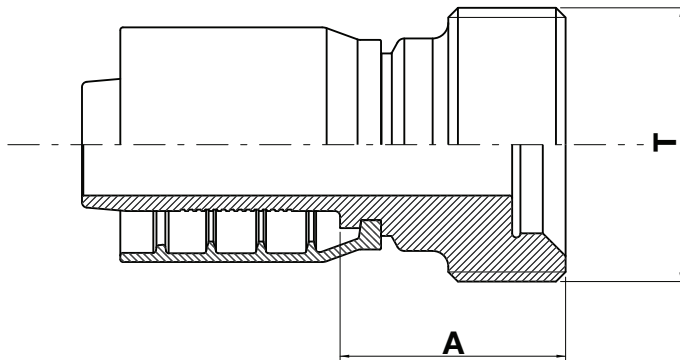

# F6-FHU1502

Female Hammer Union

## USE WITH TEXCEL HOSE SERIES

HS5K-32, HS6K-32, HS10K-32

ONE PIECE FITTING

CODE	HOSE			T		A	
	SIZE	INCH	DN	[in]		[in]	[mm]
F6-3232-FHU1502	32	2	51	4 1/8"	3ACME - 2G	3.40	86.5