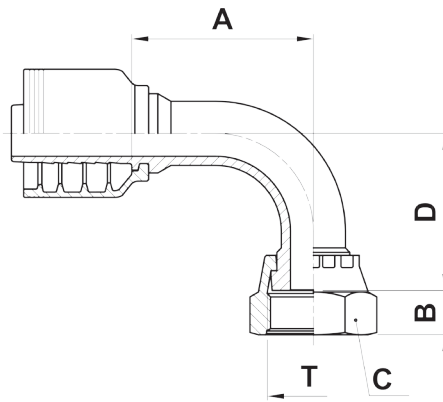

F4-OFS90S

ORFS Female Swivel 90° Bent Tube Short Drop

USE WITH TEXCEL HOSE SERIES

HS3K, HS4K, HS5K (TO SIZE 20), HS5K-XT, HS6K (TO SIZE 20), HBR1 (SIZES 12 TO 32), HBR2 (SIZES 12 TO 32), HB3K-12 & 16, HB4K-12

ONE-PIECE NO-SKIVE FITTING

CODE	HOSE			THREAD SIZE	A		B		D		C		Box Qty	
	SIZE	INCH	DN		[in]	[mm]	[in]	[mm]	[in]	[mm]	[in]	 [in]		[mm]
F4-0808-OFS90S	08	1/2	12	1 3/16" - 16	1.70	43.3	0.43	11.0	1.14	29.0	0.95	1 5/16	24.0	30
F4-0810-OFS90S	08	1/2	12	1" - 14	1.65	41.8	0.53	13.5	1.30	33.0	1.18	1 3/16	30.0	30
F4-1010-OFS90S	10	5/8	16	1" - 14	2.11	53.5	0.53	13.5	1.26	32.0	1.18	1 3/16	30.0	20
F4-1012-OFS90S	10	5/8	16	1 3/16" - 12	2.11	53.5	0.57	14.5	1.89	48.0	1.42	1 7/16	36.0	15
F4-1210-OFS90S	12	3/4	19	1" - 14	2.20	56.0	0.53	13.5	1.26	32.0	1.18	1 3/16	30.0	15
F4-1212-OFS90S	12	3/4	19	1 3/16" - 12	2.24	57.0	0.55	14.0	1.89	48.0	1.42	1 7/16	36.0	10
F4-1216-OFS90S	12	3/4	19	1 7/16" - 12	2.24	57.0	0.54	13.7	2.20	56.0	1.61	1 5/8	41.0	10
F4-1616-OFS90S	16	1	25	1 7/16" - 12	2.72	69.0	0.58	14.8	2.20	56.0	1.61	1 5/8	41.0	6
F4-1620-OFS90S	16	1	25	1 11/16" - 12	2.83	72.0	0.58	14.8	3.03	77.0	1.97	2	50.0	6
F4-2020-OFS90S	20	1 1/4	31	1 11/16" - 12	3.41	86.5	0.58	14.8	2.60	66.0	1.97	2	50.0	6
F4-2424-OFS90S	24	1 1/2	38	2" - 12	4.13	105.0	0.58	14.8	3.70	94.0	2.36	2 3/8	60.0	3