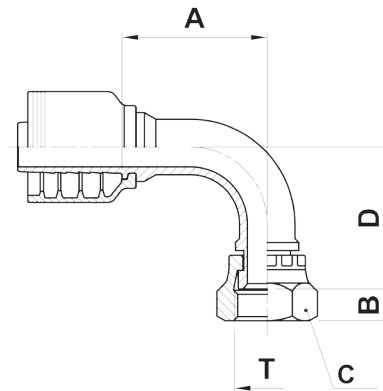

# F4-JFS90S

JIC Female Swivel 90° Bent Tube Short Drop

## USE WITH TEXCEL HOSE SERIES

HS3K, HS4K, HS5K (TO SIZE 20), HS5K-XT, HS6K (TO SIZE 20), HBR1 (SIZES 12 TO 32), HBR2 (SIZES 12 TO 32), HB3K-12 & 16, HB4K-12

ONE-PIECE NO-SKIVE FITTING

CODE	HOSE			THREAD SIZE	A		B		D		C		Box Qty	
	SIZE	INCH	DN		[in]	[mm]	[in]	[mm]	[in]	[mm]	[in]	↻ [in]		[mm]
F4-0808-JFS90S	08	1/2	12	3/4" - 16	1.65	41.8	0.42	10.7	1.18	30.0	0.87	7/8	22.0	25
F4-0810-JFS90S	08	1/2	12	7/8" - 14	1.44	36.8	0.49	12.5	1.26	32.0	1.06	1 1/16	27.0	25
F4-1010-JFS90S	10	5/8	16	7/8" - 14	2.13	54.0	0.50	12.7	1.34	34.0	1.06	1 1/16	27.0	15
F4-1012-JFS90S	10	5/8	16	1 1/16" - 12	2.13	54.0	0.54	13.8	2.16	55.0	1.26	1 1/4	32.0	15
F4-1212-JFS90S	12	3/4	19	1 1/16" - 12	2.18	55.5	0.56	14.3	1.89	48.0	1.26	1 1/4	32.0	12
F4-1216-JFS90S	12	3/4	19	1 5/16" - 12	2.18	55.5	0.64	16.3	2.44	62.0	1.50	1 1/2	38.0	10
F4-1616-JFS90S	16	1	25	1 5/16" - 12	2.83	72.0	0.63	16.0	2.80	71.0	1.50	1 1/2	38.0	5
F4-1620-JFS90S	16	1	25	1 5/8" - 12	3.13	79.5	0.63	16.0	3.13	79.5	1.97	2	50.0	5
F4-2020-JFS90S	20	1 1/4	31	1 5/8" - 12	3.41	86.5	0.63	16.0	3.03	77.0	1.97	2	50.0	6
F4-2424-JFS90S	24	1 1/2	38	1 7/8" - 12	4.49	114.0	0.73	18.5	3.94	100.0	2.17	2 3/16	55.0	3
F4-3232-JFS90S	32	2	51	2 1/2" - 12	5.14	130.5	0.94	24.0	5.51	140.0	2.95	2 15/16	75.0	2