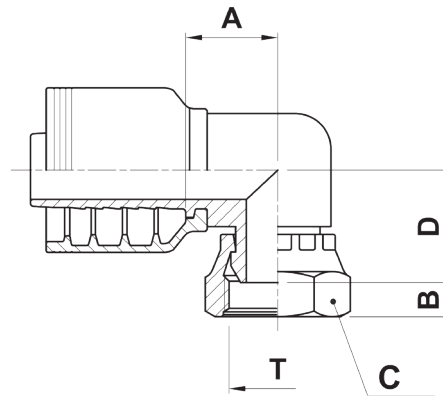

F4-BSPFS90-B

BSP Female Swivel 90° - Block Style

USE WITH TEXCEL HOSE SERIES

HS3K, HS4K, HS5K (TO SIZE 20), HS5K-XT, HS6K (TO SIZE 20), HBR1 (SIZES 12 TO 32), HBR2 (SIZES 12 TO 32), HB3K-12 & 16, HB4K-12

ONE-PIECE NO-SKIVE FITTING

CODE	HOSE			THREAD SIZE	A		B		D		C		Box Qty	
	SIZE	INCH	DN		[in]	[mm]	[in]	[mm]	[in]	[mm]	[in]	↻ [in]		[mm]
F4-1212-BSPFS90-B	12	3/4	19	3/4" - 14	1.12	28.5	0.34	8.7	1.29	32.8	1.26	1 1/4	32.0	15
F4-1616-BSPFS90-B	16	1	25	1" - 11	1.26	32.0	0.41	10.5	1.36	41.0	1.61	1 5/8	41.0	15