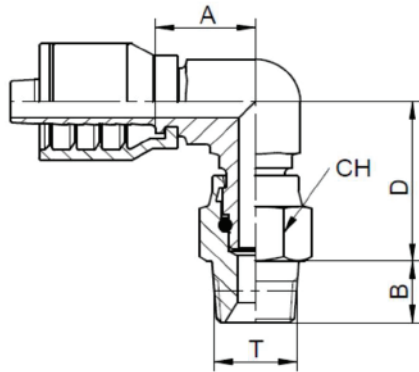

F2-PMS90-B

NPT Male Swivel 90° Block Bend

USE WITH TEXCEL HOSE SERIES

HB3K, HB3K-XT, HB4K, HB4KXT, HB5K, HB5K-XT, HB6K, HBR1, HBR2, HHT2

ONE-PIECE NO-SKIVE FITTING

CODE	HOSE			THREAD SIZE	A		B		D		C		Box Qty	
	SIZE	INCH	DN		[in]	[mm]	[in]	[mm]	[in]	[mm]	[in]	[in]		[mm]
F2-0404-PMS90-B	04	¼	6	¼" - 18	0.73	18.5	0.55	14.0	1.10	28.0	0.67	1 1/16	17.0	40
F2-0406-PMS90-B	04	¼	6	¾" - 18	0.77	19.5	0.55	14.0	1.46	37.0	0.75	¾	19.0	30
F2-0606-PMS90-B	06	⅜	10	⅜" - 18	0.85	21.5	0.55	14.0	1.57	40.0	0.75	¾	19.0	20
F2-0608-PMS90-B	06	⅜	10	½" - 14	0.98	25.0	0.75	19.0	1.79	45.5	1.06	1 1/16	27.0	20
F2-0808-PMS90-B	08	½	12	½" - 14	1.04	26.5	0.75	19.0	1.79	45.5	1.06	1 1/16	27.0	20
F2-1212-PMS90-B	12	¾	19	¾" - 14	1.28	32.5	0.75	19.0	1.95	49.5	1.42	1 7/16	36.0	10