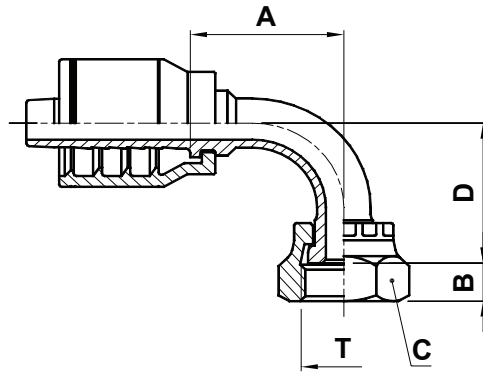

# F2-OFS90S

ORFS Female Swivel 90° Bent Tube Short Drop

## USE WITH TEXCEL HOSE SERIES

HB3K, HB3K-XT, HB4K, HB4KXT, HB5K, HB5K-XT, HB6K, HBR1, HBR2, HHT2

ONE-PIECE NO-SKIVE FITTING

CODE	HOSE			THREAD SIZE	A		B		D		C		Box Qty	
	SIZE	INCH	DN		[in]	[mm]	[in]	[mm]	[in]	[mm]	[in]	↻ [in]		[mm]
F2-0404-OFS90S	04	¼	6	9/16" - 18	1.08	27.5	0.31	8.0	0.87	22.0	0.67	1/16	17.0	40
F2-0406-OFS90S	04	¼	6	1 1/16" - 16	1.08	27.5	0.37	9.5	0.90	23.0	0.87	7/8	22.0	40
F2-0604-OFS90S	06	3/8	10	9/16" - 18	1.16	29.5	0.31	8.0	0.98	25.0	0.67	1/16	17.0	25
F2-0606-OFS90S	06	3/8	10	1 1/16" - 16	1.24	31.5	0.37	9.5	0.94	24.0	0.87	7/8	22.0	25
F2-0608-OFS90S	06	3/8	10	1 3/16" - 16	1.24	31.5	0.43	11.0	1.18	30.0	0.95	15/16	24.0	20
F2-0806-OFS90S	08	½	12	1 1/16" - 16	1.56	39.5	0.37	9.5	0.94	24.0	0.87	7/8	22.0	20
F2-0808-OFS90S	08	½	12	1 3/16" - 16	1.57	40.0	0.43	11.0	1.14	29.0	0.95	15/16	24.0	40
F2-0810-OFS90S	08	½	12	1" - 14	1.48	37.5	0.53	13.5	1.30	33.0	1.18	1 3/16	30.0	25
F2-0812-OFS90S	08	½	12	1 3/16" - 12	1.63	41.5	0.57	14.5	1.61	41.0	1.42	1 7/16	36.0	20
F2-1010-OFS90S	10	5/8	16	1" - 14	2.11	53.5	0.53	13.5	1.26	32.0	1.18	1 3/16	30.0	20
F2-1012-OFS90S	10	5/8	16	1 3/16" - 12	2.11	53.5	0.57	14.5	1.89	48.0	1.42	1 7/16	36.0	20
F2-1212-OFS90S	12	¾	19	1 3/16" - 12	2.24	57.0	0.57	14.5	1.89	48.0	1.42	1 7/16	36.0	15
F2-1216-OFS90S	12	¾	19	1 7/16" - 12	2.24	57.0	0.58	14.8	2.20	56.0	1.61	1 5/8	41.0	10
F2-1616-OFS90S	16	1	25	1 7/16" - 12	2.72	69.0	0.58	14.8	2.20	56.0	1.61	1 5/8	41.0	6