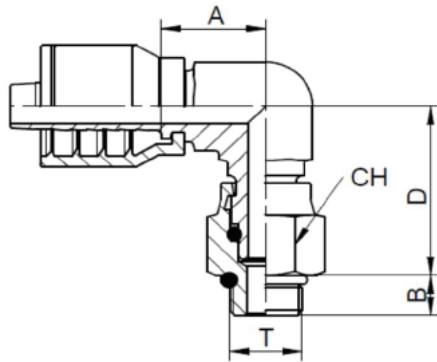

# F2-OBMS90-B

O-RING Boss Male Swivel 90° Block Bend

## USE WITH TEXCEL HOSE SERIES

HB3K, HB3K-XT, HB4K, HB4KXT, HB5K, HB5K-XT, HB6K, HBR1, HBR2, HHT2

ONE-PIECE NO-SKIVE FITTING

CODE	HOSE		THREAD SIZE	A		B		D		C		Box Qty	
	SIZE INCH	DN		[in]	[mm]	[in]	[mm]	[in]	[mm]	[in]	[mm]		
F2-0606-OBMS90-B	06	10	9/16" - 18	0.85	21.5	0.39	10.0	1.65	42.0	0.75	3/4	19.0	20
F2-0608-OBMS90-B	06	10	3/4" - 16	0.98	25.0	0.44	11.1	1.87	47.4	1.06	1 1/16	27.0	20
F2-0610-OBMS90-B	06	10	7/8" - 14	0.98	25.0	0.50	12.7	1.92	48.8	1.06	1 1/16	27.0	25
F2-0808-OBMS90-B	08	12	3/4" - 16	1.04	26.5	0.44	11.1	1.87	47.4	1.06	1 1/16	27.0	20
F2-0810-OBMS90-B	08	12	7/8" - 14	1.04	26.5	0.50	12.7	1.92	48.8	1.06	1 1/16	27.0	20
F2-1212-OBMS90-B	12	19	1 1/16" - 12	1.28	32.5	0.59	15.1	2.20	55.9	1.42	1 7/16	36.0	10