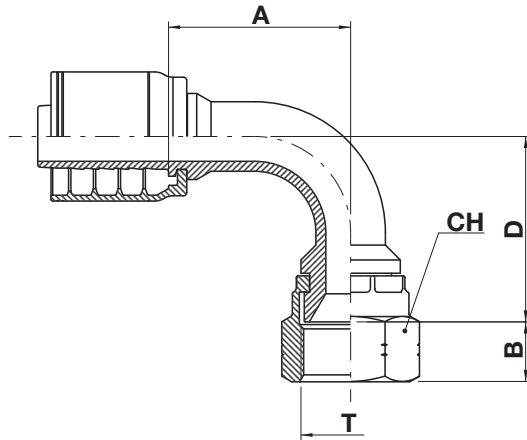

# F2-JISS90

JIS Female Swivel 30° Seat 90° Bent Tube

## USE WITH TEXCEL HOSE SERIES

HB3K, HB3K-XT, HB4K, HB4KXT, HB5K, HB5K-XT, HB6K, HBR1, HBR2, HHT2

ONE-PIECE NO-SKIVE FITTING

CODE	HOSE			THREAD SIZE	A		B		D		C		Box Qty	
	SIZE	INCH	DN		[in]	[mm]	[in]	[mm]	[in]	[mm]	[in]	↻ [in]		[mm]
F2-0808-JISS90	08	½	12	½" - 14	1.52	38.5	0.43	11.0	1.65	42.0	1.06	1 ¼	27.0	25