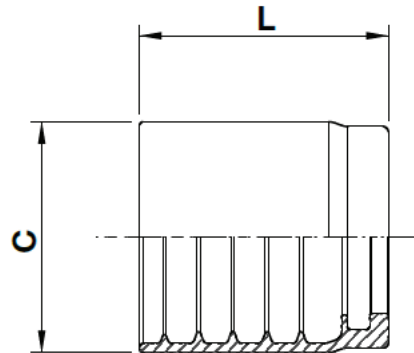

F2-FER

Braided Hose Ferrule

USE WITH TEXCEL HOSE SERIES

HB3K, HB3KXT, HB4K, HB4KXT, HB5K, HB5KXT, HB6K, HBR1, HBR2, HHT2

TWO-PIECE NO-SKIVE FERRULE

CODE	SIZE	HOSE		C		L		BOX QTY
		INCH	DN	[in]	[mm]	[in]	[mm]	
F2-4-FER	04	¼	6	0.91	23.0	1.18	30.0	150
F2-6-FER	06	⅜	10	1.02	26.0	1.24	31.5	100
F2-8-FER	08	½	12	1.14	29.0	1.32	33.5	100
F2-10-FER	10	⅝	16	1.26	32.0	1.42	36.0	70
F2-12-FER	12	¾	19	1.46	37.0	1.57	40.0	50
F2-16-FER	16	1	25	1.81	46.0	1.97	50.0	30
F2-20-FER	20	1 ¼	31	2.32	59.0	2.32	59.0	15
F2-24-FER	24	1 ½	38	2.64	67.0	2.64	67.0	10
F2-32-FER	32	2	51	3.15	80.0	3.23	82.0	9