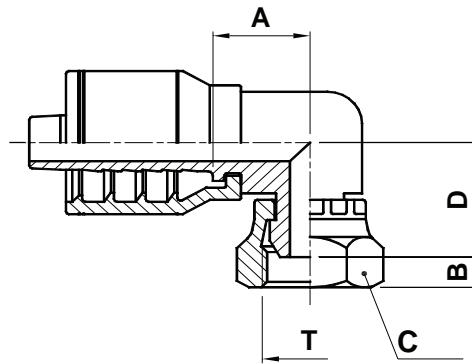

# F2-BSPFS90-B

BSPF Female Swivel 90° Block Bend

## USE WITH TEXCEL HOSE SERIES

HB3K, HB3K-XT, HB4K, HB5K, HB5K-XT, HB6K, HBR1, HBR2, HHT2

ONE-PIECE NO-SKIVE FITTING

CODE	HOSE			THREAD SIZE	A		B		D		C		Box Qty	
	SIZE	INCH	DN		[in]	[mm]	[in]	[mm]	[in]	[mm]	[in]	[in]		[mm]
F2-0404-BSPFS90-B	04	¼	6	¼" - 19	0.73	18.5	0.17	4.2	0.89	22.6	0.75	¾	19.0	40
F2-0606-BSPFS90-B	06	⅜	10	⅜" - 19	0.85	21.5	0.22	5.7	1.00	25.5	0.87	⅞	22.0	25
F2-0808-BSPFS90-B	08	½	12	½" - 14	0.98	25.0	0.27	6.9	1.12	28.5	1.06	1 ⅛	27.0	25