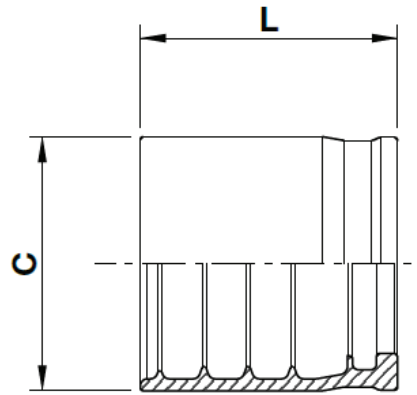

F1-FER

R1 Hose Ferrule

USE WITH TEXCEL HOSE SERIES

HB3K

TWO-PIECE NO-SKIVE FERRULE

CODE	SIZE	HOSE		C		L		BOX QTY
		INCH	DN	[in]	[mm]	[in]	[mm]	
F1-4-FER	04	1/4	6	0.79	20.0	0.92	23.5	250
F1-6-FER	06	3/8	10	0.94	24.0	0.98	25.0	150
F1-8-FER	08	1/2	12	1.10	28.0	1.10	28.0	100