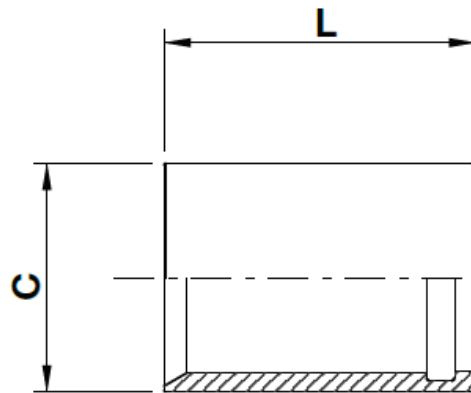

F14-FER

R14 Hose Ferrule

USE WITH TEXCEL HOSE SERIES

BR14

TWO-PIECE NO-SKIVE FERRULE

CODE	SIZE	HOSE		C		L		BOX QTY
		INCH	DN	[in]	[mm]	[in]	[mm]	
F14-4-FER	04	1/4	6	0.59	15.0	1.18	30.0	150
F14-6-FER	06	3/8	10	0.75	19.0	1.26	32.0	100
F14-8-FER	08	1/2	12	0.94	24.0	1.34	34.0	50
F14-10-FER	10	5/8	16	1.10	28.0	1.46	37.0	40
F14-12-FER	12	3/4	19	1.18	30.0	1.61	41.0	25