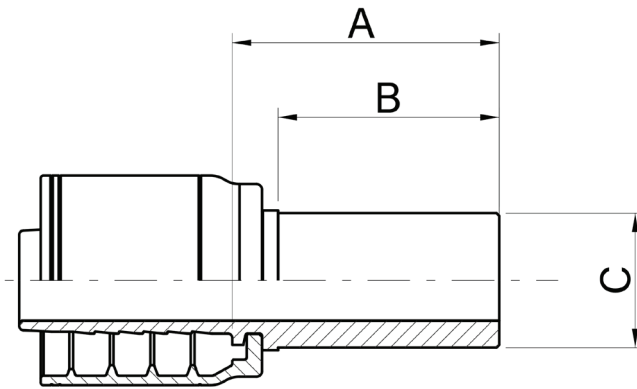

F2-DIN-SP

DIN Metric Standpipe

USE WITH TEXCEL HOSE SERIES

HB3K, HB3K-XT, HB4K, HB4KXT, HB5K, HB5K-XT, HB6K, HBR1, HBR2, HHT2

ONE-PIECE NO-SKIVE FITTING

CODE	HOSE			A		B		C		Box Qty
	SIZE	INCH	DN	[in]	[mm]	[in]	[mm]	[in]	[mm]	
F2-0406-DIN-SP	04	1/4	6	1.10	28.0	0.87	22.0	0.24	6.0	50