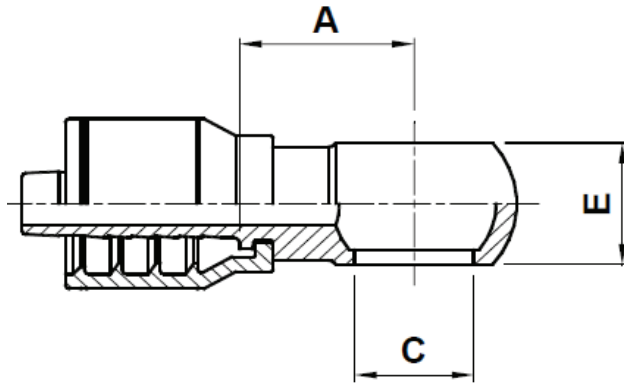

F2-DIN BANJO

DIN Metric Banjo

USE WITH TEXCEL HOSE SERIES

HB3K, HB3K-XT, HB4K, HB4KXT, HB5K, HB5K-XT, HB6K, HBR1, HBR2, HHT2

ONE-PIECE NO-SKIVE FITTING

CODE	HOSE			A		E		C		Box Qty
	SIZE	INCH	DN	[in]	[mm]	[in]	[mm]	[in]	[mm]	
F2-0416-DIN BANJO	04	1/4	6	0.91	23.0	0.71	18.0	0.64	16.2	50